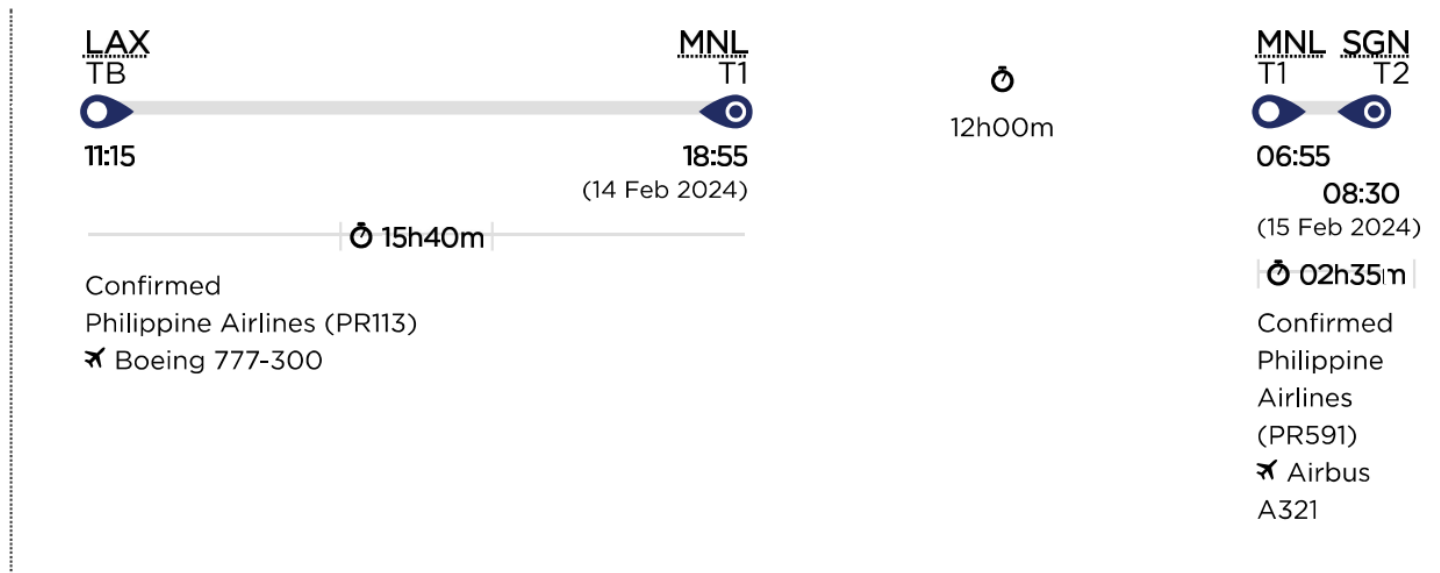

MY TRIPS > TRIP FROM LAX (LOS ANGELES AIRPORT) TO SGN (TAN SON NHAT INTERNATIONAL AIRPORT), FEB 13, 2024

Wowfare Booking ID: WA3672D CONFIRMED

Your booking is confirmed and issued. We wish you a wonderful flight.

✈ Los Angeles - Ho Chi Minh City, Tuesday 13 February

Los Angeles - Manila: Flight confirmed  
Manila - Ho Chi Minh City: Flight confirmed

## Trip Summary

Outbound: **LAX – SGN**

**1d 4h 55m**

Depart: 11:15 AM, Tue, Feb 13, 2024 at Los Angeles (LAX)

Arrival: 06:55 PM, Wed, Feb 14, 2024 at Ninoy Aquino (MNL)

Depart: 06:55 AM, Thu, Feb 15, 2024 at Ninoy Aquino (MNL)

Arrival: 08:30 AM, Thu, Feb 15, 2024 at Tan Son Nhat (SGN)